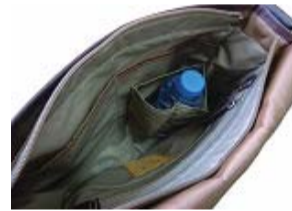

Lāna'i  
**TRANSIT**  
Travel Bag Collection

**ISOLA Shoulder**

**DATA**

Size : W30 x H29 x D6.5cm

Color :

BLK	NVY	OAK	CHO
BRN	ORA	PNK	BEI
MUS	L.GRN	BLU	

Shoulder Bag  
**ISOLA Shoulder**

The bags made of  
Hawaiian living

Thick and strong logo shoulder belt.

Organizer and many pockets inside the main room.

Many pockets inside main room.

Petbottle holder inside the bag.

Zipper pocket on the backside of the bag.

Trim parts made with high quality Italian vegetable leather.

Large zipper pocket at the bottom of flap.

Zipper pocket on the front flap.

Main room have zipper close system for safe to keep inside.

Hawaii island logo patchwork is made with Italian leather.

Small open pocket on the gusset.