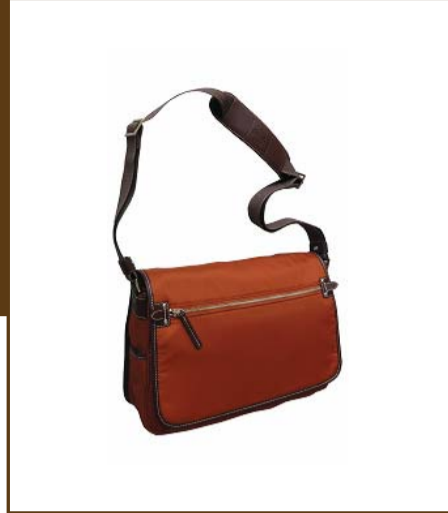

Lānai
TRANSIT
Travel Bag Collection

CORSA

DATA

Size : W35 x H27x D10cm

Color :

BLK	NVY	OAK	CHO
BRN	ORA	PNK	BEI
MUS	L.GRN	BLU	

Shoulder Bag
CORSA

The bags made of
Hawaiian living

Thick and strong logo shoulder belt.

Many pockets inside main room.

Organizer and many pockets inside the main room.

Petbottle holder inside the bag.

Using high quality Italian vegetable leather.

Small open pocket on the gusset.

Two open type front pockets.

Large zipper pocket at the bottom of flap.

Magnet close pocket on the back side.

Have key holder inside the left pocket.

Small organizer inside the back pocket.